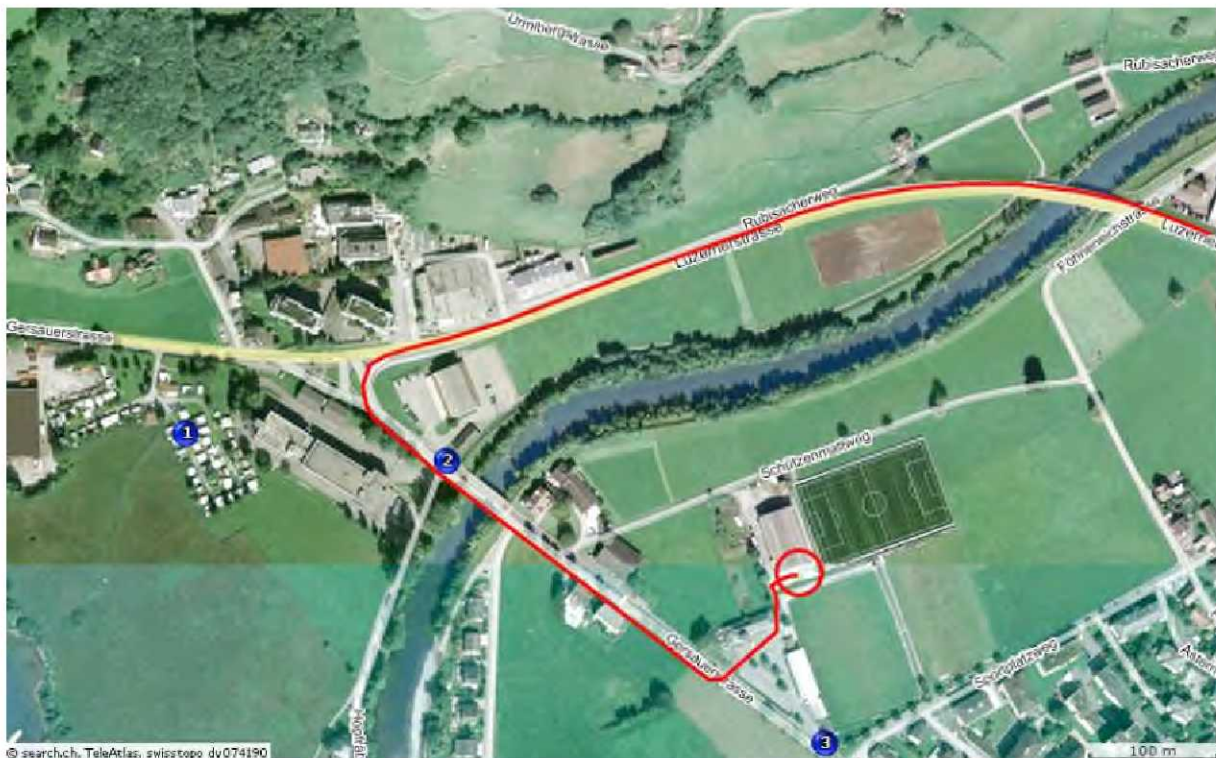

Competitors shall not drive directly to the Marina Fallenbach before having passed the measurement checks in the Loghome Hall. After having passed the measurement checks competitors shall wait until advised to drive to the Marina by the OA staff. There is no parking space for cars and trailers in the Marina Fallenbach

From the highway to the parking road

From the parking road to the lorry-trailer parking

Enter in your navigation system:
Schwyz-Ingenbohl, Gersauerstrasse 54