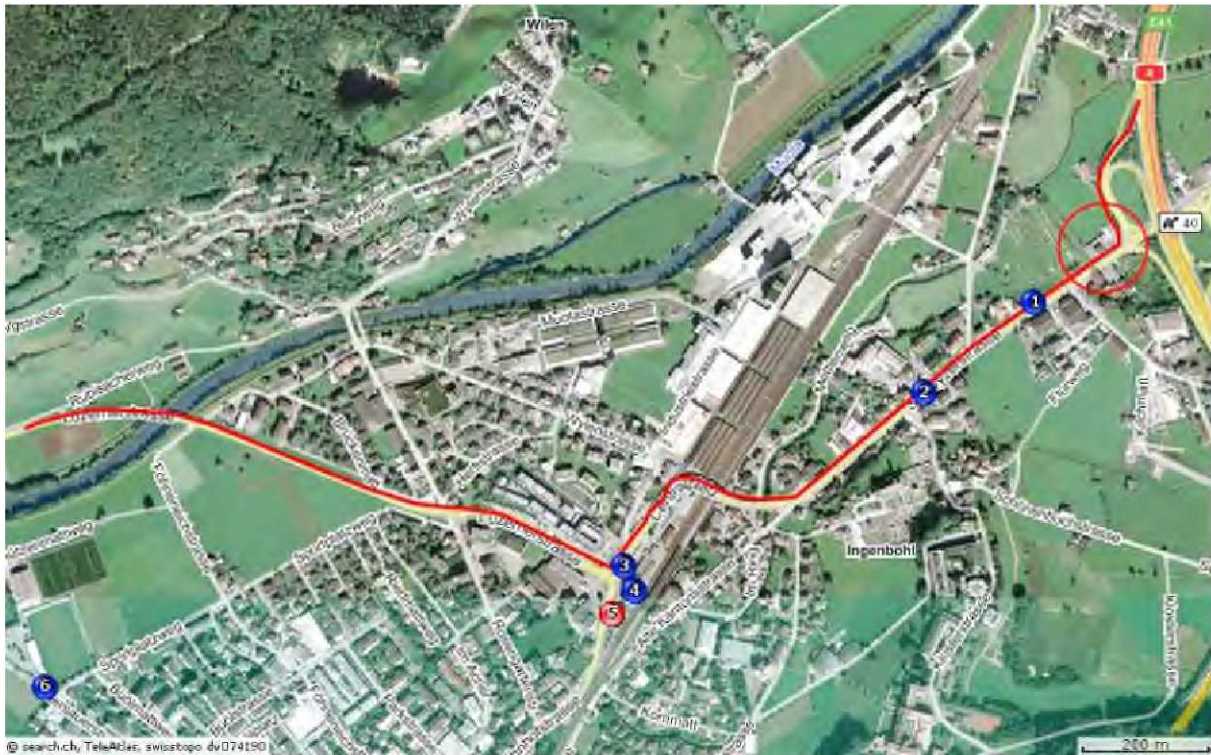

Competitors shall not drive directly to the Marina Fallenbach before having passed the measurement checks in the Loghome Hall. After having passed the measurement checks competitors shall wait until advised to drive to the Marina by the OA staff. There is no parking space for cars and trailers in the Marina Fallenbach

From the highway to the parking road

From the parking road to the lorry-trailer parking

Enter in your navigation system:
Schwyz-Ingenbohl, Gersauerstrasse 54